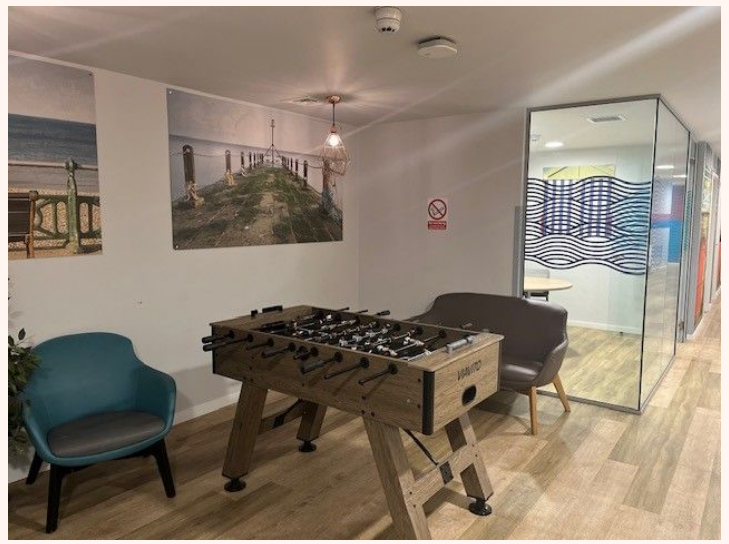

Email us
bookings@bayswater.ac
Telephone
+44 1273646510
Address

Agent Enquires

Our Agents are appointed experts in your country and can give you specialist advice on our courses, as well as any visa requirements. Contact us for an Agent in your area.

For agent sales enquiries please contact us at
sales@bayswater.ac