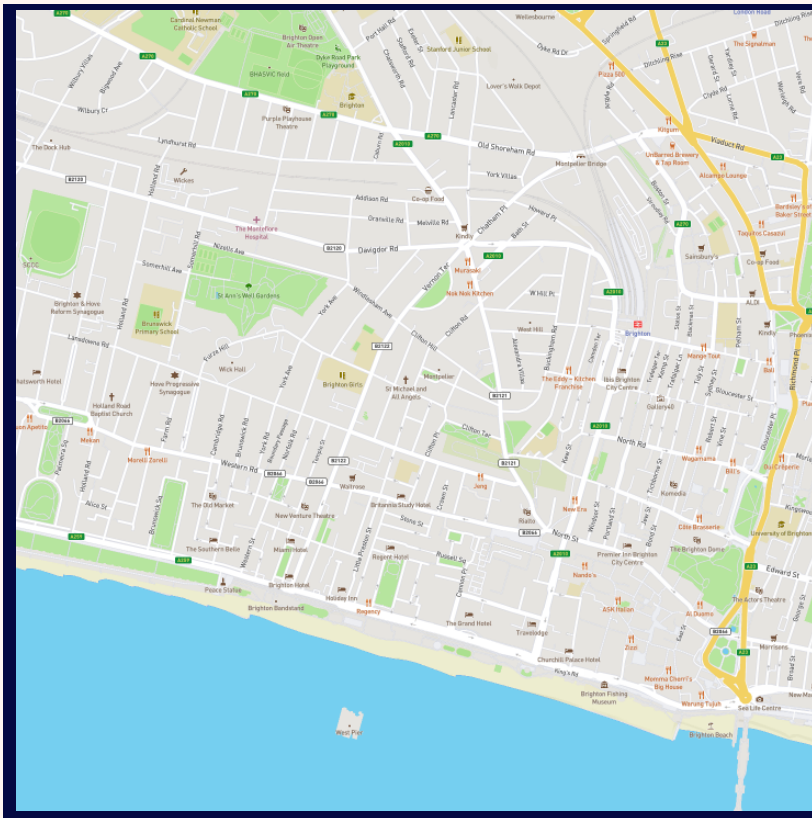

North Laine Summer Residence

United Kingdom, Brighton

North Laine Summer Residence

The area

You are on the doorstep of one of Brighton's coolest areas, the North Laine, which is full of independent shops, cafes, pubs, clubs and the Brighton Pavilion. In less than 10 minutes you can also walk to the city centre and the beach, where you can find even more world-famous stores, pubs, restaurants, museums, theatres and cinemas.

Why choose North Laine Residence

The accommodation is bright and large, with pleasant private bedrooms with en-suite bathrooms in shared studio flats.

To the school

30 minutes by walking or 20 minutes by bus.

Travelling from nearby airports

By private transfer:

- Heathrow airport 1 hour 15 minute drive
- Gatwick airport 40 minute drive
- Luton airport 2 hours drive
- Stansted airport 2 hour drive
- By public transport: <https://www.nationalexpress.com/en> and <https://www.thetrainline.com>